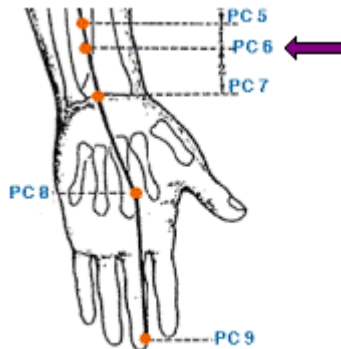

David Schmidt 5-Element Patch Placement Protocol

Repairing the Meridian System - Cycle 5 days on / 2 days off
Dramatic Improvements - up to 250% Increase!

DAY 1: WOOD

LIVER - (NEGATIVE, TAN PATCH, LEFT SIDE OF BODY) **LV 3**

GALLBLADDER + (POSITIVE, WHITE PATCH, RIGHT SIDE OF BODY) **GB 41**

DAY 2: FIRE

PERICARDIUM - (NEGATIVE, TAN PATCH, LEFT SIDE OF BODY) **PC 6**

TRI-HEATER + (POSITIVE, WHITE PATCH, RIGHT SIDE OF BODY) **TH 5**

DAY 3: EARTH

SPLEEN - (NEGATIVE, TAN PATCH, LEFT SIDE OF BODY) **SP 4**

STOMACH + (POSITIVE, WHITE PATCH, RIGHT SIDE OF BODY) **ST 36**

David Schmidt 5-Element Patch Placement Protocol

DAY 4: METAL

LUNG - (NEGATIVE, TAN PATCH, LEFT SIDE OF BODY) **LU 7**

LARGE INTESTINE + (POSITIVE, WHITE PATCH, RIGHT SIDE OF BODY) **LI 4**

DAY 5: WATER

KIDNEY - (NEGATIVE, TAN PATCH, LEFT SIDE OF BODY) **KD 3**

URINARY BLADDER + (POSITIVE, WHITE PATCH, RIGHT SIDE OF BODY) **BL 62**