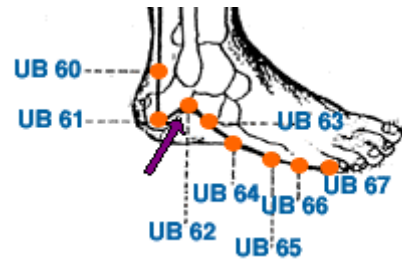

GALLBLADDER + (POSITIVE, WHITE PATCH, RIGHT SIDE OF BODY) **GB 41**

DAY 2: FIRE

PERICARDIUM - (NEGATIVE, TAN PATCH, LEFT SIDE OF BODY) **PC 6**

TRI-HEATER + (POSITIVE, WHITE PATCH, RIGHT SIDE OF BODY) **TH 5**

DAY 3: EARTH

SPLEEN - (NEGATIVE, TAN PATCH, LEFT SIDE OF BODY) **SP 4**

STOMACH + (POSITIVE, WHITE PATCH, RIGHT SIDE OF BODY) **ST 36**

David Schmidt 5-Element Patch Placement Protocol

DAY 4: METAL

LUNG - (NEGATIVE, TAN PATCH, LEFT SIDE OF BODY) **LU 7**

LARGE INTESTINE + (POSITIVE, WHITE PATCH, RIGHT SIDE OF BODY) **LI 4**

DAY 5: WATER

KIDNEY - (NEGATIVE, TAN PATCH, LEFT SIDE OF BODY) **KD 3**

URINARY BLADDER + (POSITIVE, WHITE PATCH, RIGHT SIDE OF BODY) **BL 62**