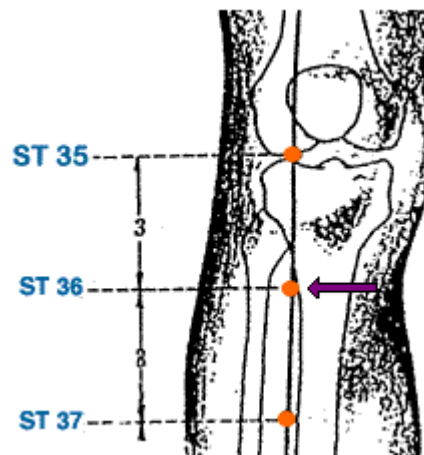

David Schmidt 5-Element Patch Placement Protocol

Repairing the Meridian System - Cycle 5 days on / 2 days off
Dramatic Improvements - up to 250% Increase!

DAY 1: WOOD

LIVER - (NEGATIVE, TAN PATCH, LEFT SIDE OF BODY) **LV 3**

GALLBLADDER + (POSITIVE, WHITE PATCH, RIGHT SIDE OF BODY) **GB 41**

DAY 2: FIRE

PERICARDIUM - (NEGATIVE, TAN PATCH, LEFT SIDE OF BODY) **PC 6**

TRI-HEATER + (POSITIVE, WHITE PATCH, RIGHT SIDE OF BODY) **TH 5**

DAY 3: EARTH

SPLEEN - (NEGATIVE, TAN PATCH, LEFT SIDE OF BODY) **SP 4**

STOMACH + (POSITIVE, WHITE PATCH, RIGHT SIDE OF BODY) **ST 36**

David Schmidt 5-Element Patch Placement Protocol

DAY 4: METAL

LUNG - (NEGATIVE, TAN PATCH, LEFT SIDE OF BODY) **LU 7**

LARGE INTESTINE + (POSITIVE, WHITE PATCH, RIGHT SIDE OF BODY) **LI 4**

DAY 5: WATER

KIDNEY - (NEGATIVE, TAN PATCH, LEFT SIDE OF BODY) **KD 3**

URINARY BLADDER + (POSITIVE, WHITE PATCH, RIGHT SIDE OF BODY) **BL 62**