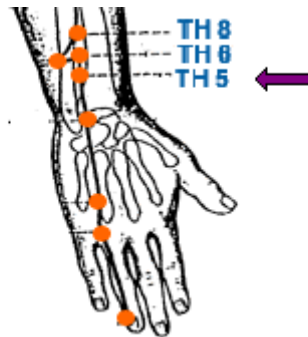

David Schmidt 5-Element Patch Placement Protocol

Repairing the Meridian System - Cycle 5 days on / 2 days off
Dramatic Improvements - up to 250% Increase!

DAY 1: WOOD

LIVER - (NEGATIVE, TAN PATCH, LEFT SIDE OF BODY) **LV 3**

GALLBLADDER + (POSITIVE, WHITE PATCH, RIGHT SIDE OF BODY) **GB 41**

DAY 2: FIRE

PERICARDIUM - (NEGATIVE, TAN PATCH, LEFT SIDE OF BODY) **PC 6**

TRI-HEATER + (POSITIVE, WHITE PATCH, RIGHT SIDE OF BODY) **TH 5**

DAY 3: EARTH

SPLEEN - (NEGATIVE, TAN PATCH, LEFT SIDE OF BODY) **SP 4**

STOMACH + (POSITIVE, WHITE PATCH, RIGHT SIDE OF BODY) **ST 36**

David Schmidt 5-Element Patch Placement Protocol

DAY 4: METAL

LUNG - (NEGATIVE, TAN PATCH, LEFT SIDE OF BODY) **LU 7**

LARGE INTESTINE + (POSITIVE, WHITE PATCH, RIGHT SIDE OF BODY) **LI 4**

DAY 5: WATER

KIDNEY - (NEGATIVE, TAN PATCH, LEFT SIDE OF BODY) **KD 3**

URINARY BLADDER + (POSITIVE, WHITE PATCH, RIGHT SIDE OF BODY) **BL 62**