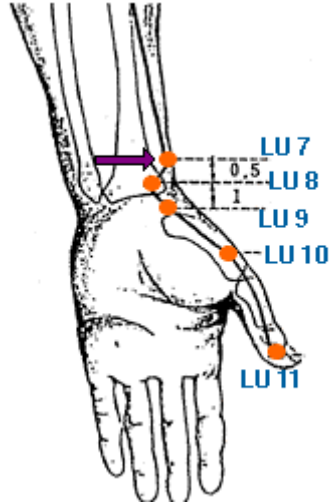

David Schmidt 5-Element Patch Placement Protocol

Repairing the Meridian System - Cycle 5 days on / 2 days off
Dramatic Improvements - up to 250% Increase!

DAY 1: WOOD

LIVER - (NEGATIVE, TAN PATCH, LEFT SIDE OF BODY) **LV 3**

GALLBLADDER + (POSITIVE, WHITE PATCH, RIGHT SIDE OF BODY) **GB 41**

DAY 2: FIRE

PERICARDIUM - (NEGATIVE, TAN PATCH, LEFT SIDE OF BODY) **PC 6**

TRI-HEATER + (POSITIVE, WHITE PATCH, RIGHT SIDE OF BODY) **TH 5**

DAY 3: EARTH

SPLEEN - (NEGATIVE, TAN PATCH, LEFT SIDE OF BODY) **SP 4**

STOMACH + (POSITIVE, WHITE PATCH, RIGHT SIDE OF BODY) **ST 36**

David Schmidt 5-Element Patch Placement Protocol

DAY 4: METAL

LUNG - (NEGATIVE, TAN PATCH, LEFT SIDE OF BODY) **LU 7**

LARGE INTESTINE + (POSITIVE, WHITE PATCH, RIGHT SIDE OF BODY) **LI 4**

DAY 5: WATER

KIDNEY - (NEGATIVE, TAN PATCH, LEFT SIDE OF BODY) **KD 3**

URINARY BLADDER + (POSITIVE, WHITE PATCH, RIGHT SIDE OF BODY) **BL 62**