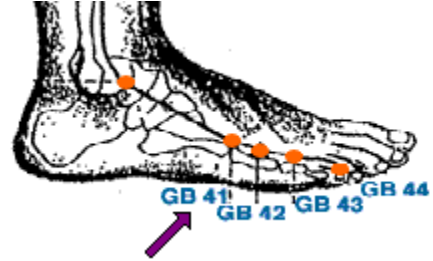

David Schmidt 5-Element Patch Placement Protocol

Repairing the Meridian System - Cycle 5 days on / 2 days off
Dramatic Improvements - up to 250% Increase!

DAY 1: WOOD

LIVER - (NEGATIVE, TAN PATCH, LEFT SIDE OF BODY) **LV 3**

GALLBLADDER + (POSITIVE, WHITE PATCH, RIGHT SIDE OF BODY) **GB 41**

DAY 2: FIRE

PERICARDIUM - (NEGATIVE, TAN PATCH, LEFT SIDE OF BODY) **PC 6**

TRI-HEATER + (POSITIVE, WHITE PATCH, RIGHT SIDE OF BODY) **TH 5**

DAY 3: EARTH

SPLEEN - (NEGATIVE, TAN PATCH, LEFT SIDE OF BODY) **SP 4**

STOMACH + (POSITIVE, WHITE PATCH, RIGHT SIDE OF BODY) **ST 36**

David Schmidt 5-Element Patch Placement Protocol

DAY 4: METAL

LUNG - (NEGATIVE, TAN PATCH, LEFT SIDE OF BODY) **LU 7**

LARGE INTESTINE + (POSITIVE, WHITE PATCH, RIGHT SIDE OF BODY) **LI 4**

DAY 5: WATER

KIDNEY - (NEGATIVE, TAN PATCH, LEFT SIDE OF BODY) **KD 3**

URINARY BLADDER + (POSITIVE, WHITE PATCH, RIGHT SIDE OF BODY) **BL 62**