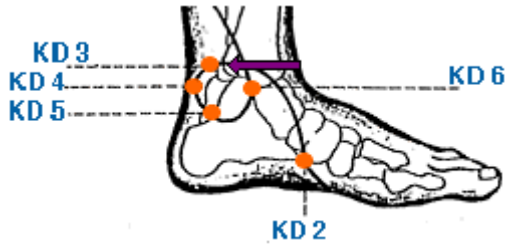

GALLBLADDER + (POSITIVE, WHITE PATCH, RIGHT SIDE OF BODY) **GB 41**

DAY 2: FIRE

PERICARDIUM - (NEGATIVE, TAN PATCH, LEFT SIDE OF BODY) **PC 6**

TRI-HEATER + (POSITIVE, WHITE PATCH, RIGHT SIDE OF BODY) **TH 5**

DAY 3: EARTH

SPLEEN - (NEGATIVE, TAN PATCH, LEFT SIDE OF BODY) **SP 4**

STOMACH + (POSITIVE, WHITE PATCH, RIGHT SIDE OF BODY) **ST 36**

David Schmidt 5-Element Patch Placement Protocol

DAY 4: METAL

LUNG - (NEGATIVE, TAN PATCH, LEFT SIDE OF BODY) **LU 7**

LARGE INTESTINE + (POSITIVE, WHITE PATCH, RIGHT SIDE OF BODY) **LI 4**

DAY 5: WATER

KIDNEY - (NEGATIVE, TAN PATCH, LEFT SIDE OF BODY) **KD 3**

URINARY BLADDER + (POSITIVE, WHITE PATCH, RIGHT SIDE OF BODY) **BL 62**