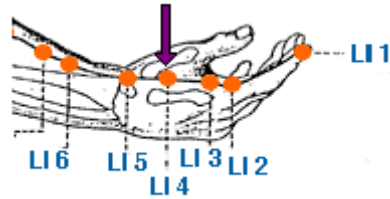

GALLBLADDER + (POSITIVE, WHITE PATCH, RIGHT SIDE OF BODY) **GB 41**

DAY 2: FIRE

PERICARDIUM - (NEGATIVE, TAN PATCH, LEFT SIDE OF BODY) **PC 6**

TRI-HEATER + (POSITIVE, WHITE PATCH, RIGHT SIDE OF BODY) **TH 5**

DAY 3: EARTH

SPLEEN - (NEGATIVE, TAN PATCH, LEFT SIDE OF BODY) **SP 4**

STOMACH + (POSITIVE, WHITE PATCH, RIGHT SIDE OF BODY) **ST 36**

David Schmidt 5-Element Patch Placement Protocol

DAY 4: METAL

LUNG - (NEGATIVE, TAN PATCH, LEFT SIDE OF BODY) **LU 7**

LARGE INTESTINE + (POSITIVE, WHITE PATCH, RIGHT SIDE OF BODY) **LI 4**

DAY 5: WATER

KIDNEY - (NEGATIVE, TAN PATCH, LEFT SIDE OF BODY) **KD 3**

URINARY BLADDER + (POSITIVE, WHITE PATCH, RIGHT SIDE OF BODY) **BL 62**