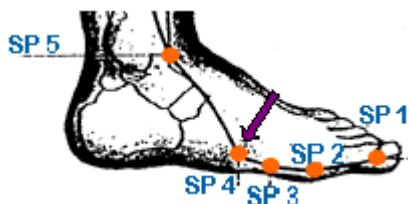

GALLBLADDER + (POSITIVE, WHITE PATCH, RIGHT SIDE OF BODY) **GB 41**

DAY 2: FIRE

PERICARDIUM - (NEGATIVE, TAN PATCH, LEFT SIDE OF BODY) **PC 6**

TRI-HEATER + (POSITIVE, WHITE PATCH, RIGHT SIDE OF BODY) **TH 5**

DAY 3: EARTH

SPLEEN - (NEGATIVE, TAN PATCH, LEFT SIDE OF BODY) **SP 4**

STOMACH + (POSITIVE, WHITE PATCH, RIGHT SIDE OF BODY) **ST 36**

David Schmidt 5-Element Patch Placement Protocol

DAY 4: METAL

LUNG - (NEGATIVE, TAN PATCH, LEFT SIDE OF BODY) **LU 7**

LARGE INTESTINE + (POSITIVE, WHITE PATCH, RIGHT SIDE OF BODY) **LI 4**

DAY 5: WATER

KIDNEY - (NEGATIVE, TAN PATCH, LEFT SIDE OF BODY) **KD 3**

URINARY BLADDER + (POSITIVE, WHITE PATCH, RIGHT SIDE OF BODY) **BL 62**